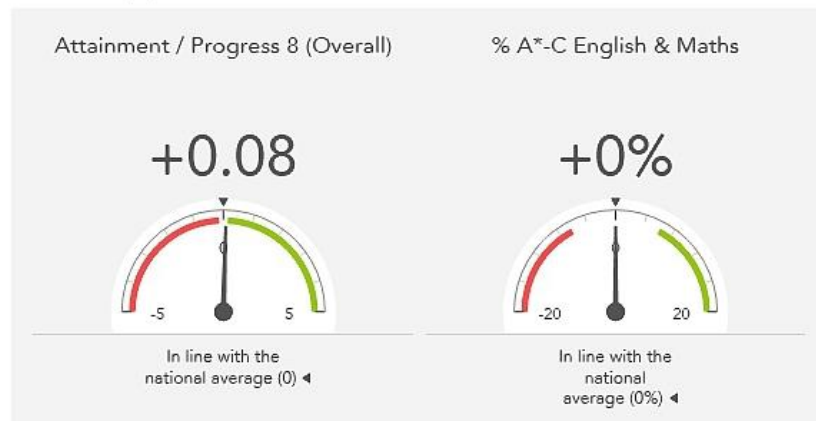

Students Achieving the Ebacc 21.3%

Education destination

Further education college or other FE provider	41%
School sixth form - state funded	15%
Sixth form college	35%
Other education destinations	
<i>of which Independent schools</i>	1%

Employment and/or training destination 7%

Not recorded as a sustained destination 0%

No activity captured in data 1%